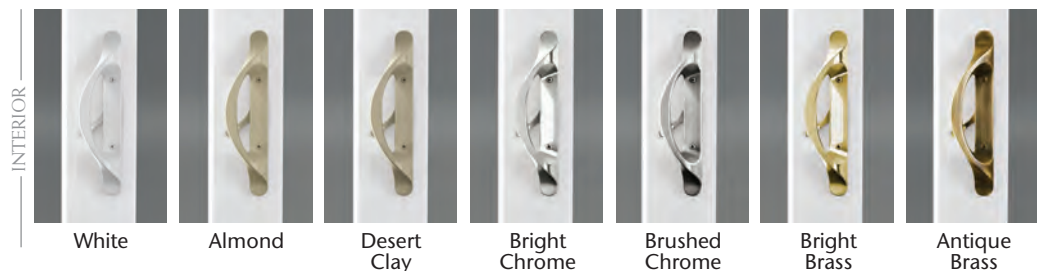

CONTEMPORARY AND CLASSIC PATIO DOOR HANDLES