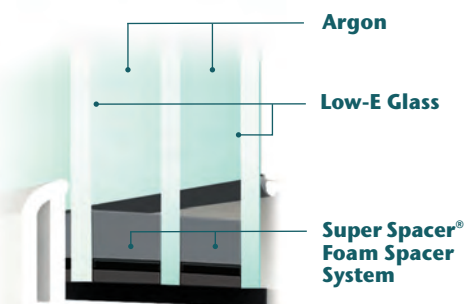

High-Performance Glass Packages – Designed for Energy Savings Year-Round.*

DISCOVER SUPERIOR QUALITY AND IMPROVED ENERGY EFFICIENCY FOR YOUR HOME

Mezzo's advanced design innovations paired with ultra-efficient insulating glass delivers exceptional functionality and style. Mezzo Windows provide a clean installation because they require no additional wall construction, in comparison to stock windows. Each window is custom-made with various frame and glass options to create the perfect window system for your home. Various selections include:

Frame Type

Double- or Triple-Pane Glass

Sized to Exact Needs

Mezzo Windows achieve exquisite detail you'll appreciate every day, from every angle.

Reducing energy loss is often the number one reason for purchasing replacement windows. Windows are roughly 80% glass, so it's important to choose an energy-efficient glass system for your home and climate. Choosing a high-performance Low-E (low-emissivity) insulated glass package will help further contribute to year-round energy savings.

Mezzo windows are built with a dual-pane insulating glass unit with double-strength glass. Low-E glass features a virtually clear, metallic coating that acts as a thermal mirror, reflecting radiant heat back into your home during the winter and reducing unwanted solar energy in the summer.

ENHANCED CAVITY FOAM OPTION

Mezzo Windows innovative technology utilizes carbonized foam inserts in select channels of the head, jamb and