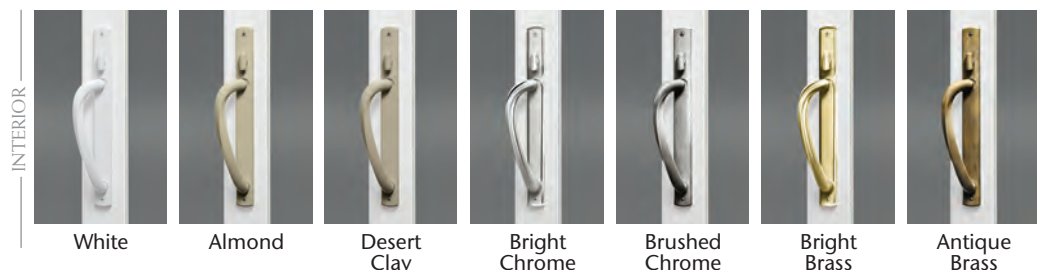

A naturally
beautiful
point of view.

Opposite page upper left: The Contemporary-style patio door features 3" symmetrical sash rails for a sleek, clean-line design. **Opposite page upper right:** The Classic-style door conveys traditional beauty with generous 5" sash rails. **Opposite page bottom:** The 5" top rail, 7" bottom rail and 3" side rails of our French-style door combines French door charm with floor space-saving functionality.

Contemporary, Classic and French-style exterior patio door handles are available in White, Almond, Desert Clay and Black.

CONTEMPORARY AND CLASSIC PATIO DOOR HANDLES

FRENCH PATIO DOOR HANDLES

CONTEMPORARY-STYLE SLIDING PATIO DOOR