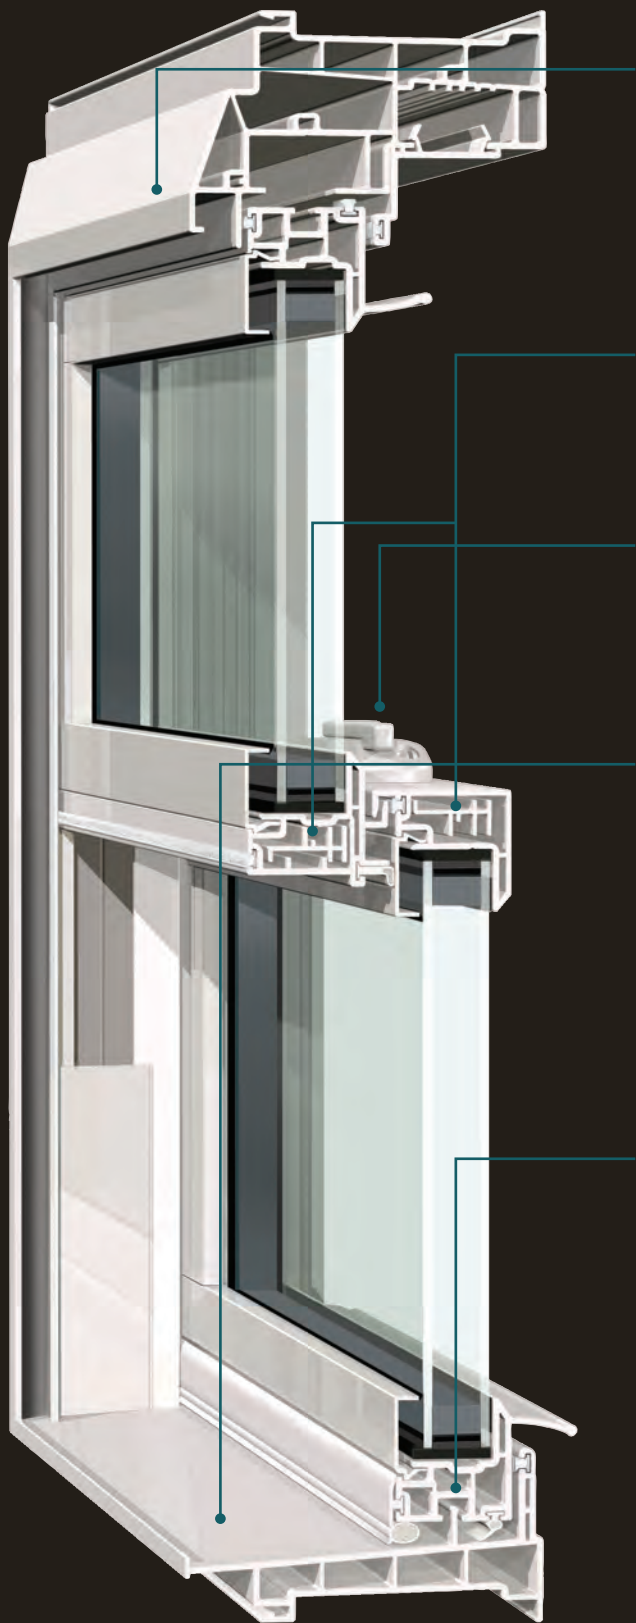

The beauty of our EdgeForce narrowline frame and sashes is subtle and substantial at the same time. The sleek design is visually clean and contemporary, with a larger glass area for exceptional daylighting and outside viewing. And beneath the elegance? Internal chambers are meticulously engineered for structural integrity and enhanced energy efficiency.