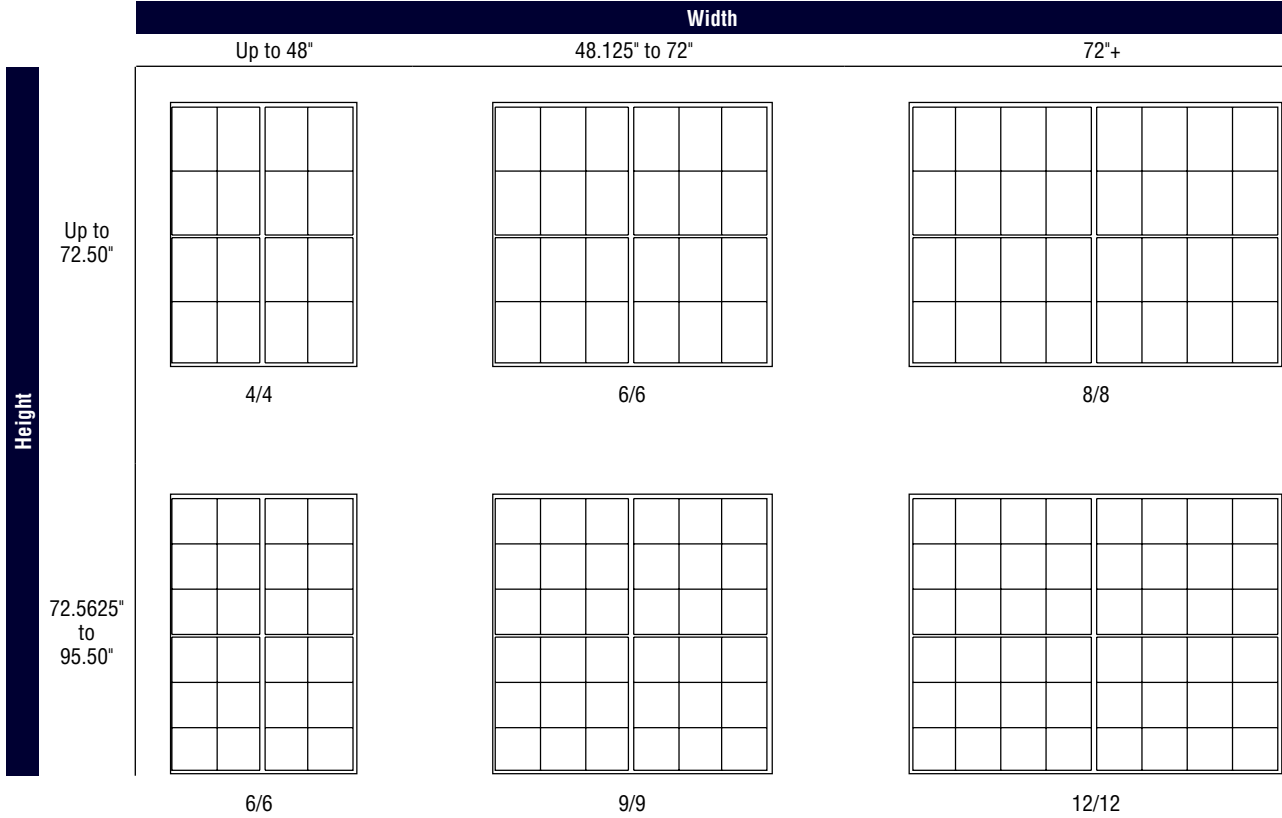

TWIN SINGLE-HUNG – MODEL 1720

Size Limitations			
	Width	Height	U.I.
Min	29"	25"	
Max	96"	84"	180"

Actual Window Size Formulas – Per Opening	
Actual Window Width	Actual Window Height
Rough Opening – 0.5"	Rough Opening – 0.5"

Clear Opening Formulas – Per Opening	
Clear Opening Width (COW)	Clear Opening Height (COH)
FW/2 – 4.75"	FH/2 – 3"

Clear Opening / Egress Square Foot Formula
Clear Opening Width x Clear Opening Height / 144

Visible Glass Formulas – Per Opening	
Visible Glass Width (VGW)	Visible Glass Height (VGH)
FW/2 – 4.75"	FH/2 – 3.25"

Total Visible Glass Square Foot Formula
Visible Glass Width x Visible Glass Height / 144

Egress/Clear Opening Size Reference Chart														
		Actual Unit Width												
		35.50	39.50	47.50	55.50	59.50	63.50	71.50	75.50	79.50	83.50	87.50	95.50	
Actual Unit Height	35.50													
	37.50													
	41.50													
	43.50													
	45.50													
	47.50													
	49.50													
	51.50													
	53.50													
	59.50								•	•	•	•	•	•
	61.50								•	•	•	•	•	•
	65.50								•	•	•	•	•	•
	71.50							•	•	•	•	•	•	•
	73.50					•	•	•	•	•	•	•	•	•
77.50				•	•	•	•	•	•	•	•	•	•	
83.50				•	•	•	•	•	•	•	•	•	•	

Egress/clear opening criteria is a minimum 20" net opening width, minimum 24" net opening height and minimum 5.7 sq. ft. opening area.

TWIN SINGLE-HUNG – MODEL 1720

Default Colonial Grid Pattern – Full