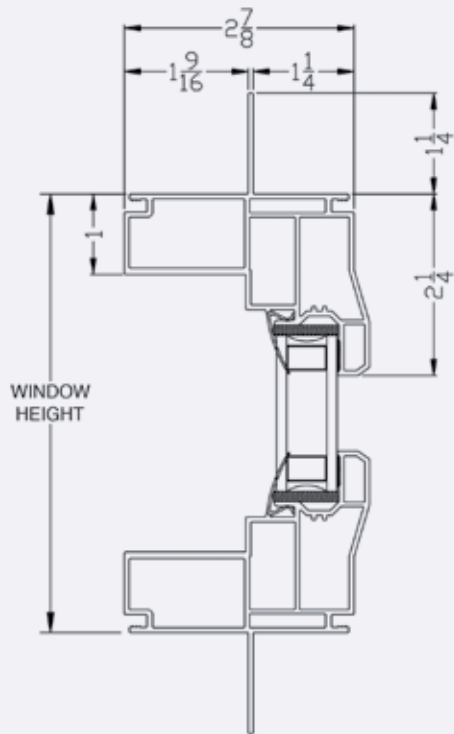

Size Limitations*			
	Width	Height	U.I.
Min	11.50"	11.50"	
Max	54"	96"	156"
	72"	84"	

*Dimensions are reversible

Actual Window Size Formulas – Per Opening	
Actual Window Width	Actual Window Height
Rough Opening – 0.5"	Rough Opening – 0.5"

Visible Glass Formulas – Per Opening	
Visible Glass Width (VGW)	Visible Glass Height (VGH)
FW – 5"	FH – 5"

Total Visible Glass Square Foot Formula
Visible Glass Width x Visible Glass Height / 144

Vertical Cross Section