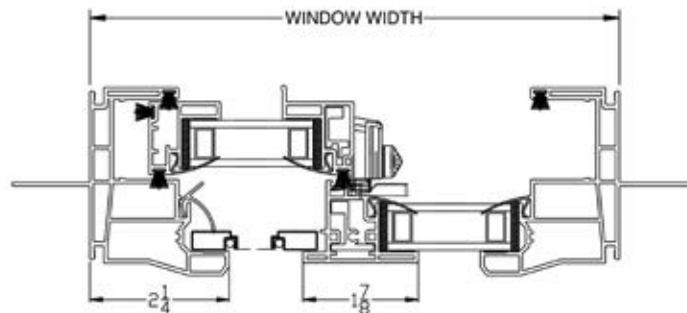

Width		
		Up to 46"	46" to 70.50"	70.50" to max
Height	Up to 28"	4/4	6/6	8/8
	28" to 46"	6/6	8/8	12/12
	46" to max	8/8	12/12	16/16