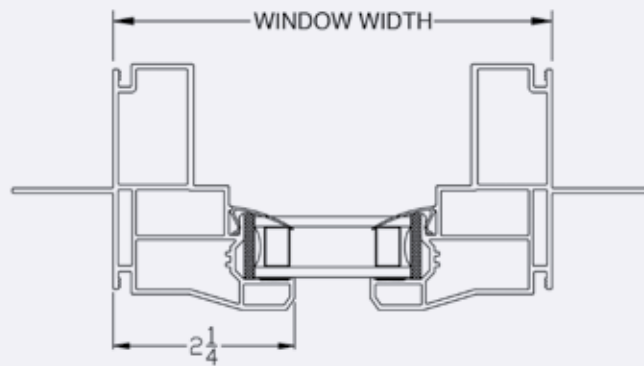

Horizontal Cross Section