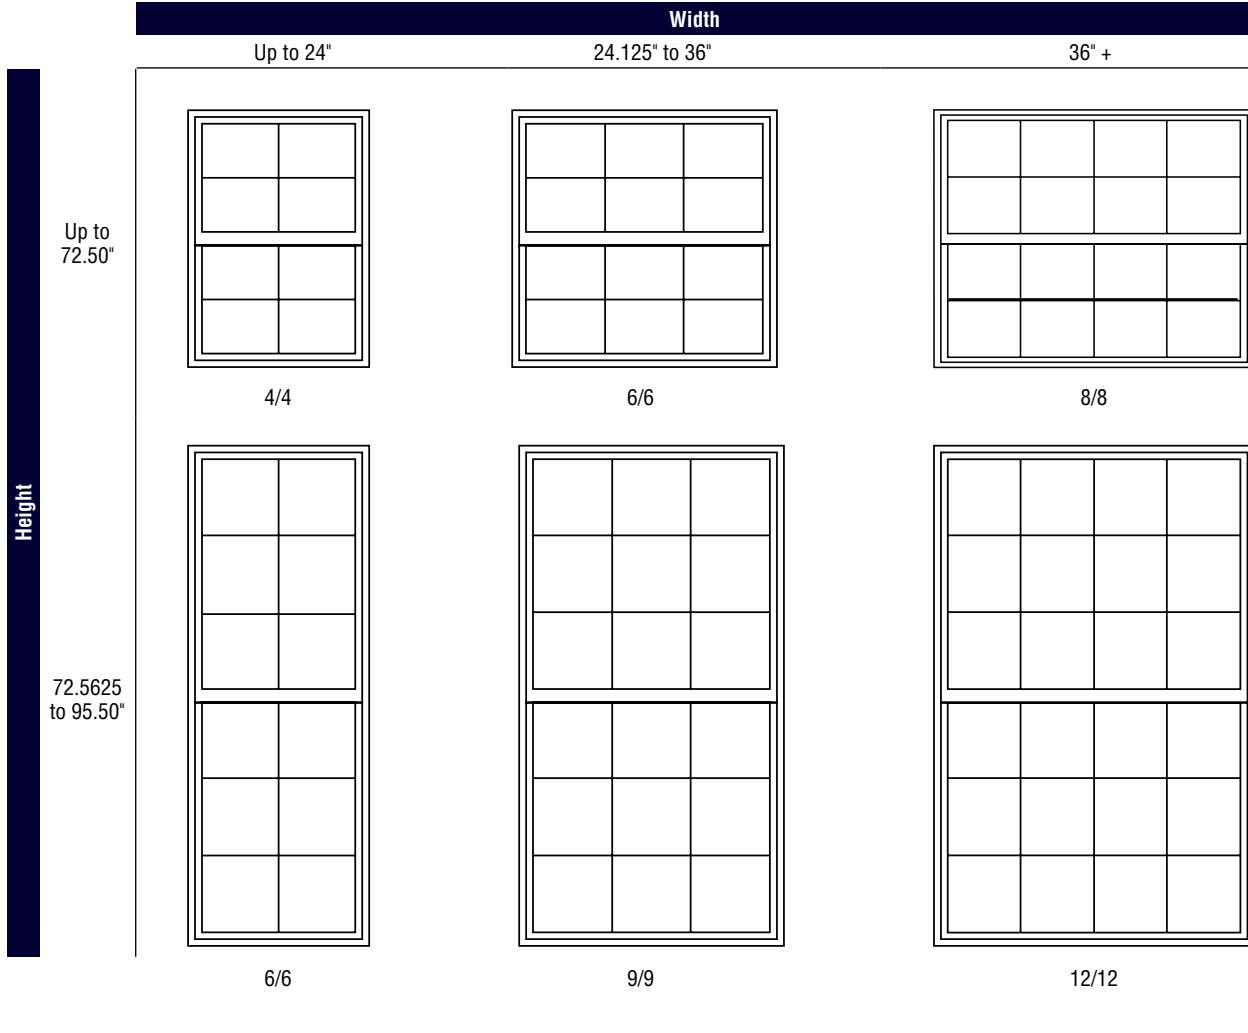

SINGLE-HUNG – MODEL 1700

Default Colonial Grid Pattern – Full

Vertical Cross Section