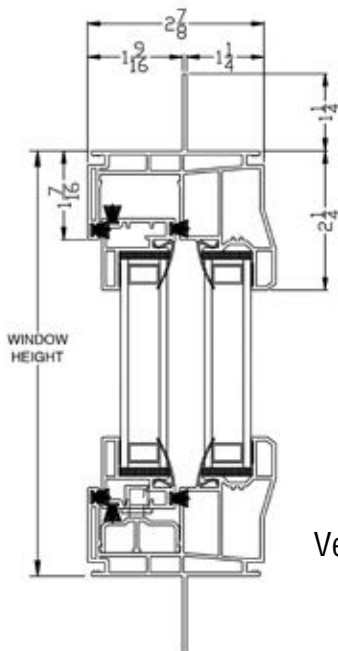

Width		
		Up to 46"	46" to 70.50"	70.50" to max
Height	Up to 28"	4/4	6/6	8/8
	28" to 46"	6/6	8/8	12/12
	46" to max	8/8	12/12	16/16