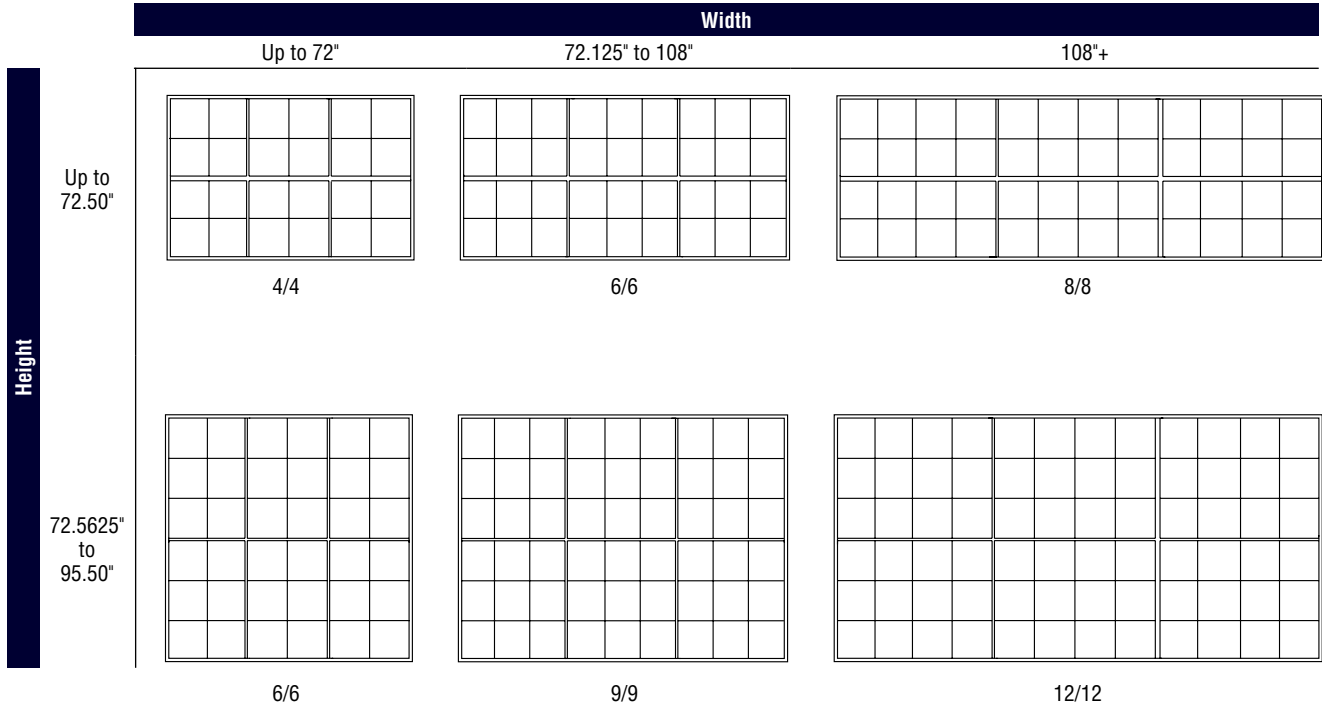

Default Colonial Grid Pattern – Full