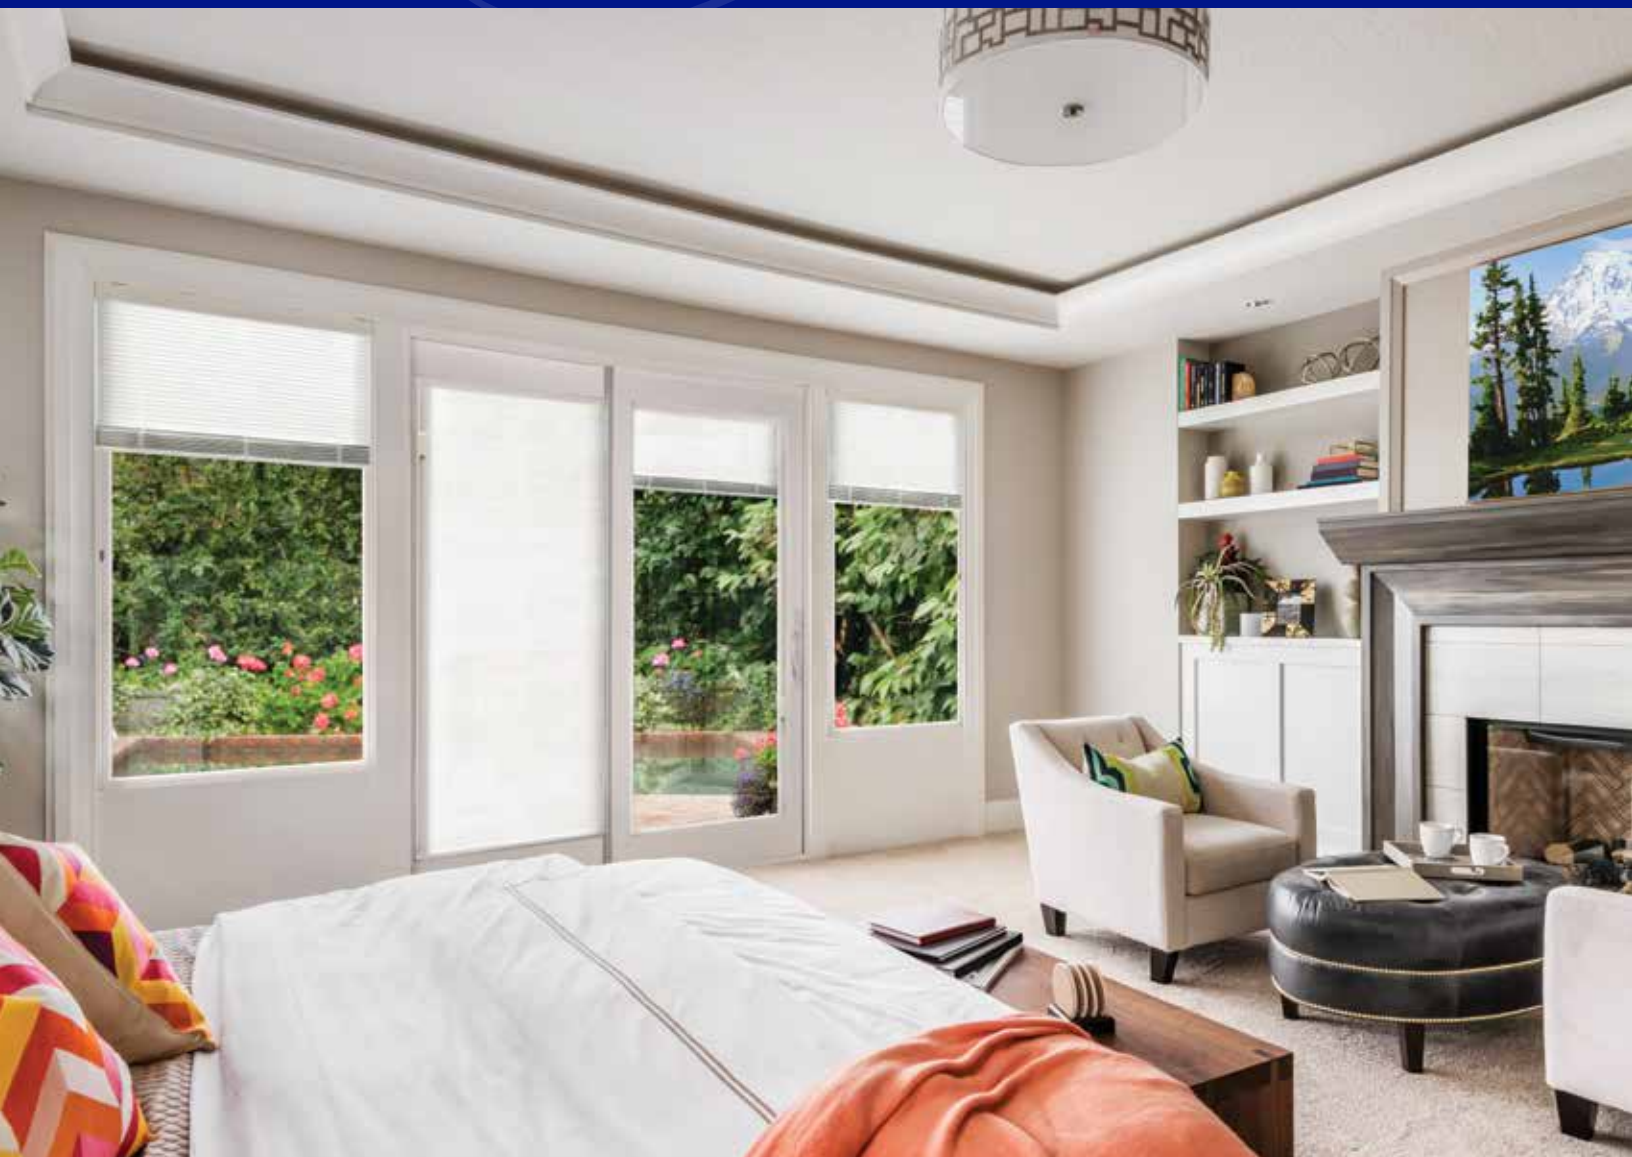

PATENTED
TECHNOLOGY FOR
SUPERIOR PERFORMANCE

Integrated Mini Blinds

on Sliding Patio Doors

A beautifully convenient way to control light.

Alside[®]

Integrated Mini Blinds on Select Sliding Patio Doors

Your Alside Patio Door now offers an added option for even greater style and convenience – integrated mini blinds. This enhanced design innovation keeps the blinds free from dust and damage, while allowing lift and tilt operation with easy fingertip control.