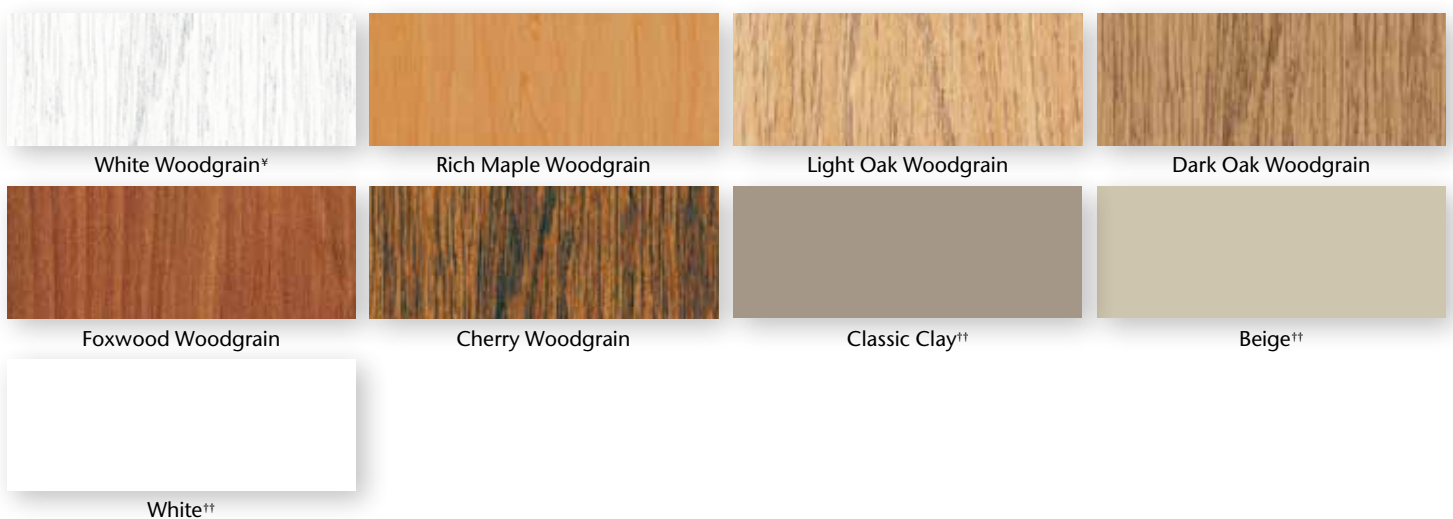

CONTEMPORARY AND CLASSIC PATIO DOOR HANDLES

FRENCH PATIO DOOR HANDLES

Contemporary, Classic and French-style exterior patio door handles are available in White, Beige, Classic Clay and Black.

CONTEMPORARY-STYLE SLIDING PATIO DOOR

CLASSIC-STYLE SLIDING PATIO DOOR

FRENCH-STYLE SLIDING PATIO DOOR

FrameWorks® Color Collection

EXCEPTIONAL STYLE FOR EVERY HOME

Beauty and vision, performance and strength – it all comes together in Mezzo’s exciting collection of styles, colors and custom accents. Our FrameWorks exterior colors feature a cutting-edge polyurethane coating technology with heat-reflective pigments for a remarkably strong and fade-resistant finish. Interior woodgrain laminates are performance-engineered for superb durability that maintains its attractive appearance over the life of the product.

EXTERIOR COLORS

INTERIOR COLORS

** Extruded solid color. Note: Classic Clay base is not available with exterior color finishes.

* White woodgrain is available with a Beige or Classic Clay base only.

Note: White, Beige and Classic Clay windows and patio doors will have matching interior hardware. Windows and patio doors ordered with a Light Oak, Dark Oak or Rich Maple interior will receive Pontiac Gold hardware. Windows and patio doors ordered with a Cherry or Foxwood interior will receive Brown hardware.