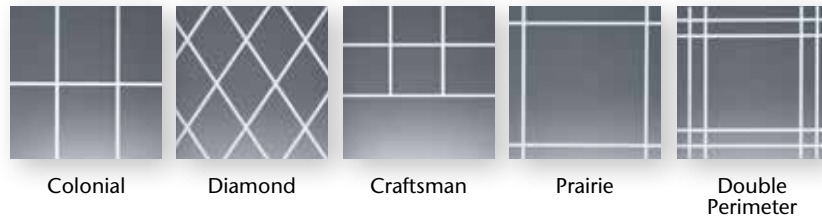

Design Options

GRID OPTIONS

Decorative grids lend an added measure of style and dimension to your windows. Contoured grids are available in 3/4" and 1" profiles with complementary colors and matching woodgrains.⁹ All grids are enclosed within the insulated glass unit for easy cleaning. First, select a grid pattern from one of our five styles, and then choose a grid profile to achieve your ideal finished look.

Flat Grids – available in Colonial, Diamond, Craftsman, Prairie and Double Perimeter patterns.

Contoured Grids – available in Colonial, Craftsman, Prairie and Double Perimeter patterns.

⁹ 1" contoured grids are not available in matching woodgrains.

PATTERNS