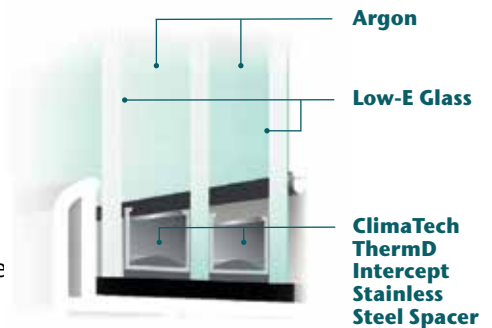

High-Performance Glass Packages – Designed for Energy Savings Year-Round.*

DISCOVER SUPERIOR QUALITY AND ENERGY EFFICIENCY FOR YOUR HOME

Mezzo's advanced design innovations paired with ultra-efficient insulating glass delivers exceptional functionality and style. Mezzo Windows provide a clean installation because they require no additional wall construction, in comparison to stock windows. Each window is custom-made with various frame and glass options to create the perfect window system for your home. Various selections include:

Frame Type

Double- or Triple-Pane Glass

Sized to Exact Opening

Mezzo Windows achieve exquisite detail you'll appreciate every day, from every angle.

Reducing energy loss is often the number one reason for purchasing replacement windows. Windows are roughly 80% glass, so it's important to choose the ideal glass system for your home and climate. Upgrading to a high-performance Low-E (low-emissivity) insulated glass package will help further contribute to year-round energy savings.

Mezzo offers a variety of high-performance insulated glass packages:

- ClimaTech® combines insulating Low-E glass, argon gas** and the Intercept® Warm-Edge Spacer System featuring a unique, one-piece metal alloy, U-channel design that creates an effective thermal barrier.
- ClimaTech ThermD features insulating Low-E glass, argon gas and a Stainless Steel Intercept Warm-Edge Spacer System for even greater thermal efficiency.

ENHANCED CAVITY FOAM OPTION