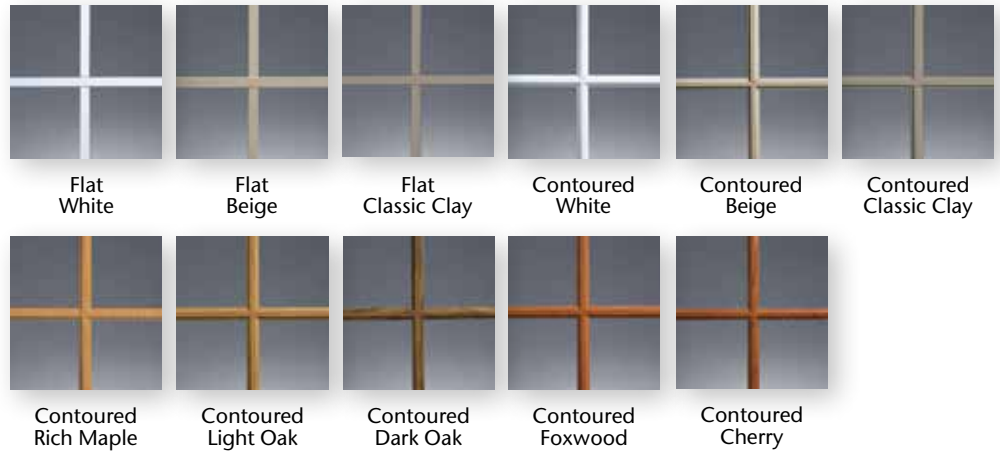

EXTERIOR COLORS

INTERIOR COLORS

** Extruded solid color. Note: Classic Clay base is not available with exterior color finishes.

* White woodgrain is available with a Beige or Classic Clay base only.

Note: White, Beige and Classic Clay windows and patio doors will have matching interior hardware. Windows and patio doors ordered with a Light Oak, Dark Oak or Rich Maple interior will receive Pontiac Gold hardware. Windows and patio doors ordered with a Cherry or Foxwood interior will receive Brown hardware.

Design Options

GRID OPTIONS

Decorative grids lend an added measure of style and dimension to your windows. Contoured grids are available in 3/4" and 1" profiles with complementary colors and matching woodgrains.⁹ All grids are enclosed within the insulated glass unit for easy cleaning. First, select a grid pattern from one of our five styles, and then choose a grid profile to achieve your ideal finished look.

Flat Grids – available in Colonial, Diamond, Craftsman, Prairie and Double Perimeter patterns.

Contoured Grids – available in Colonial, Craftsman, Prairie and Double Perimeter patterns.

⁹ 1" contoured grids are not available in matching woodgrains.

PATTERNS

PROFILES

V-GROOVED CUT GLASS

Mezzo Windows and Alside Patio Doors offer three classic V-grooved cut glass patterns – the perfect way to add a touch of elegance without obstructing the view.

SIMULATED DIVIDED LITES