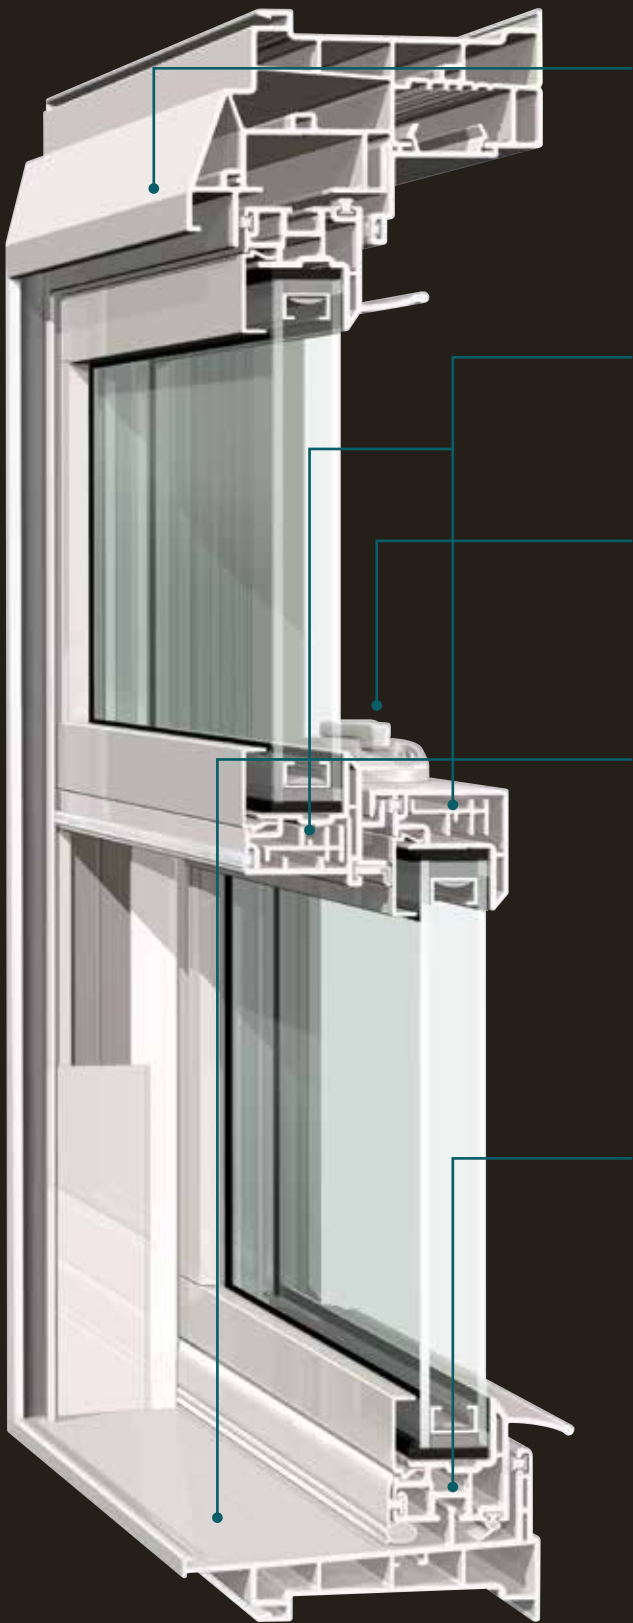

EdgeForce
NARROWLINE FRAME AND SASH

The beauty of our EdgeForce narrowline frame and sashes is subtle and substantial at the same time. The sleek design is visually clean and contemporary, with a larger glass area for exceptional daylighting and outside viewing. And beneath the elegance? Internal chambers are meticulously engineered for structural integrity and enhanced energy efficiency.