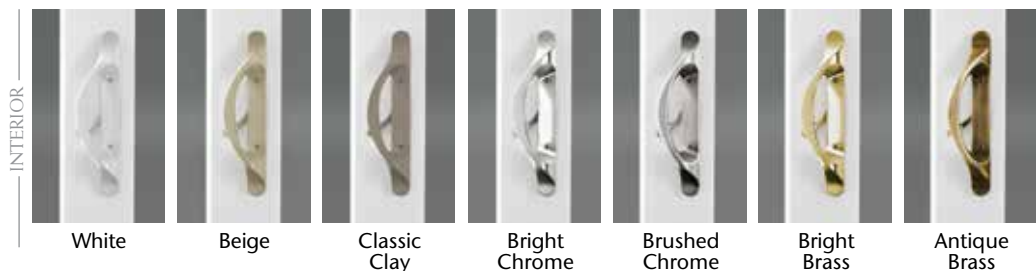

CONTEMPORARY AND CLASSIC PATIO DOOR HANDLES