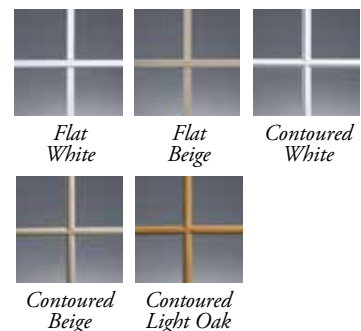

EXTERIOR PALETTE

*White*³

*Beige*³

INTERIOR PALETTE

*Light Oak Woodgrain*⁴

*White*³

*Beige*³

³Extruded solid color.

⁴Light Oak Woodgrain is available with a White base only.

GRID PATTERNS

Colonial

Diamond

*Craftsman*⁵

Prairie

Double Perimeter

GRID PROFILES

Flat White

Flat Beige

Contoured White

Contoured Beige

Contoured Light Oak

⁵Available in operating and fixed-lite casements.

Alside 3773 State Road Cuyahoga Falls, Ohio 44223
1-800-922-6009 www.alside.com