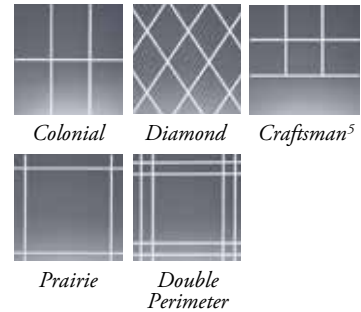

GRID PATTERNS

Colonial

Diamond

*Craftsman*⁵

Prairie

Double Perimeter