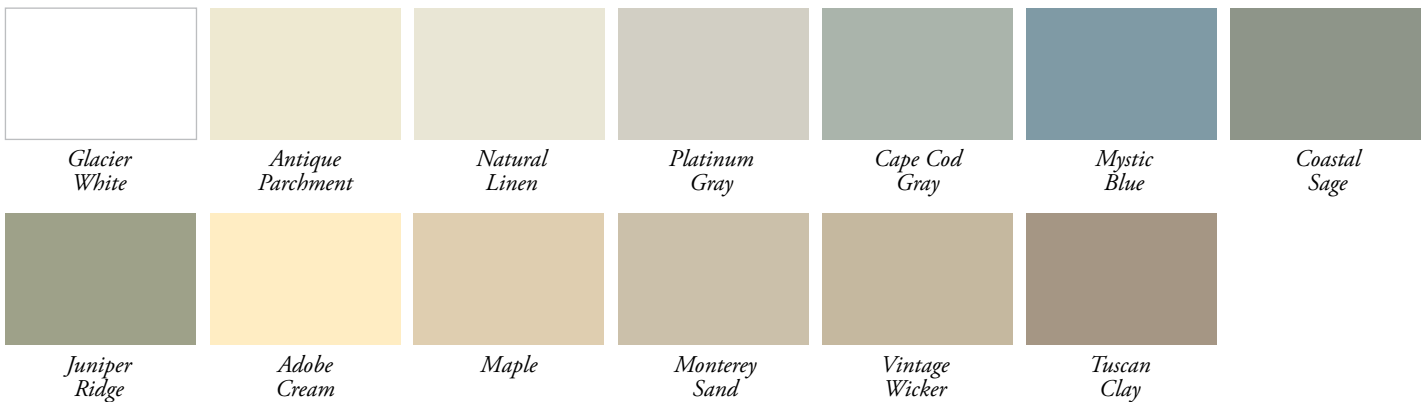

COLOR AND DESIGN INSPIRATION

Odyssey Plus' full array of profiles and colors makes it easy to give your home a style all its own. Whether you prefer a subtle monochromatic color scheme in classic hues or rich architectural colors with contrasting accents, Odyssey Plus has everything you need to achieve your ideal finished look.

STANDARD COLOR COLLECTION