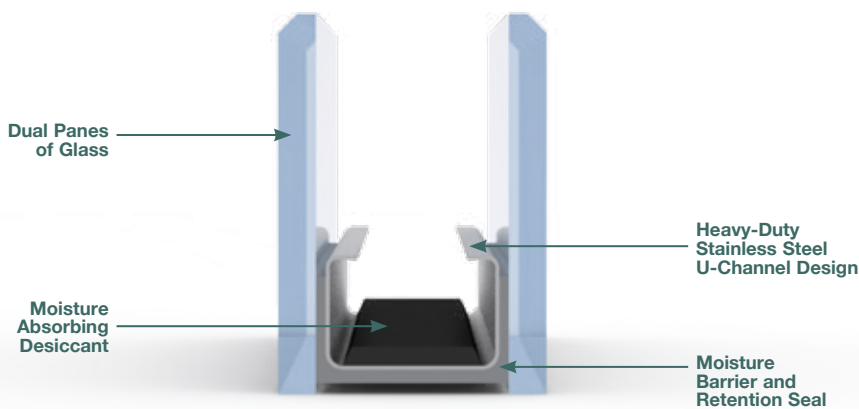

You may not realize it, but a window's spacer system is a key component to its overall quality and performance. ClimaTech ThermD features an advanced design that stabilizes the panes of glass and creates a strong moisture barrier, while increasing the window's structural integrity and thermal performance.

PROTECT YOUR HOME WITH THE POWER OF STEEL

ClimaTech ThermD Spacer is expertly constructed to stand up strong to harsh wind and extreme weather as well as heavy-duty wear and tear. When you compare the stainless steel alloy construction to other spacer systems made of aluminum or foam, you'll see why ClimaTech ThermD takes the lead in superior strength, longevity and resistance to corrosion.

Take a closer look at the unique U-shaped design of this advanced spacer – the innovative “warm-edge” technology makes it stronger and more effective at protecting your home from energy loss.*

- **Warm-Edge, Patented U-Shaped Design** creates an insulating barrier and helps prevent the transfer of heat at the edge of the glass to reduce condensation, which can damage woodwork and draperies.
- **Moisture Vapor Barrier and Retention Seal** is stronger by design and better at retaining insulating gas compared to traditional box metal spacers. The moisture barrier also helps prevent the passage of water or water vapor that could fog the unit.
- **Strong and Flexible Construction** of the ClimaTech ThermD Spacer withstands the effects of temperature changes with easy flex and low stress on the sealant bond to help prevent seal failure.
- **Superior Insulating Performance** – stainless steel is impervious to gas transmission, thus improving the insulating gas retention in your windows for greater energy savings.

Another benefit of the ClimaTech ThermD Spacer is how it looks inside the window. With the rigidity and strong seal, it sits tight between the two panes of glass and gives the window a crisp, clean look with uninterrupted sight lines.