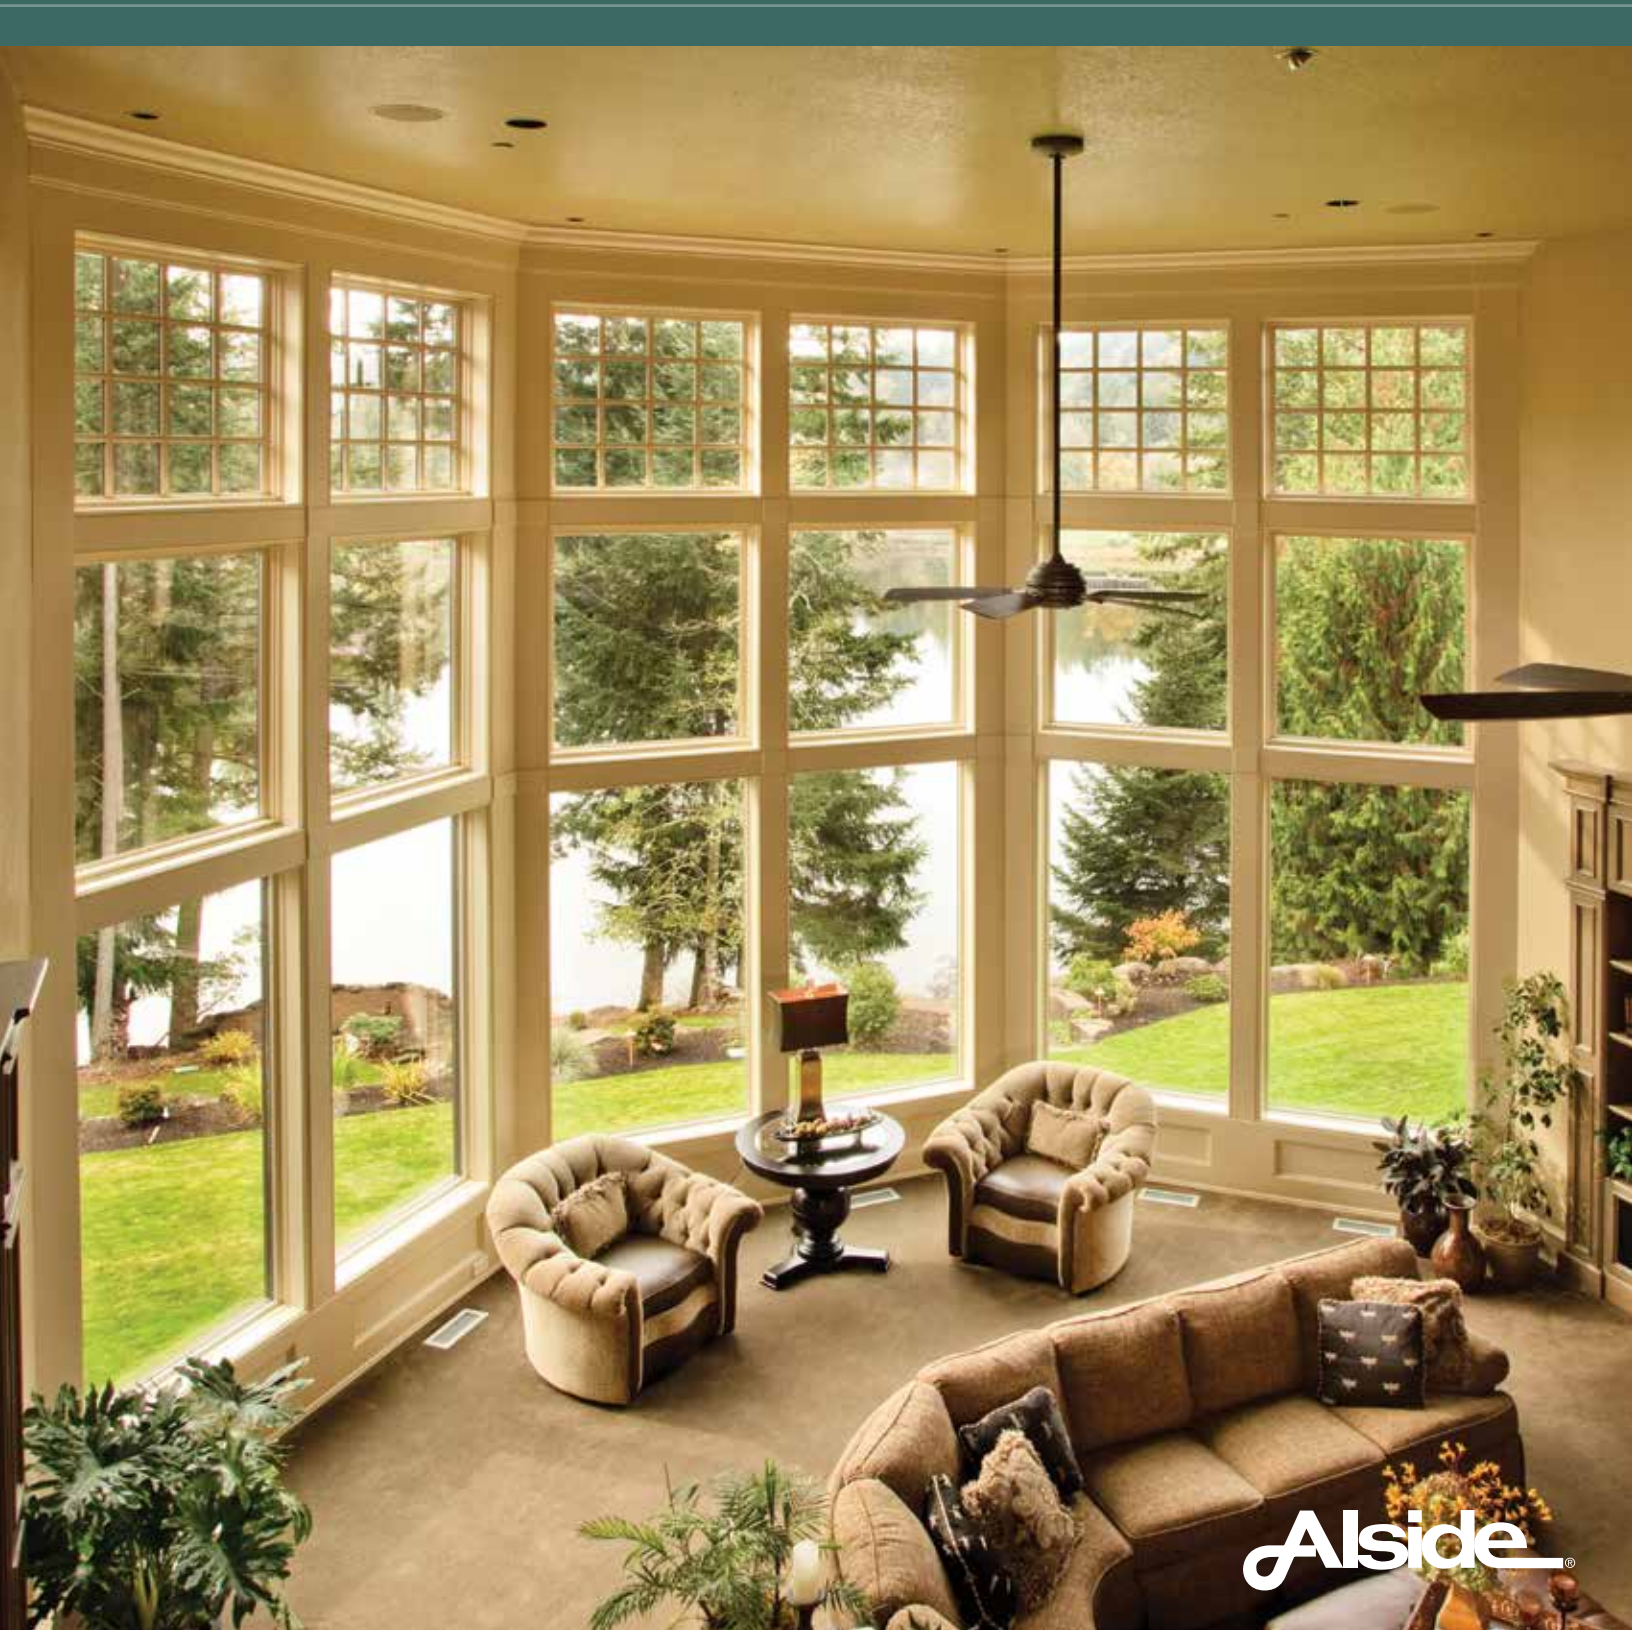

ClimaTech® ThermD Spacer System

The Unsurpassed Strength of Stainless Steel

Ultra-Strong Construction for Superior Energy Efficiency

Alside®