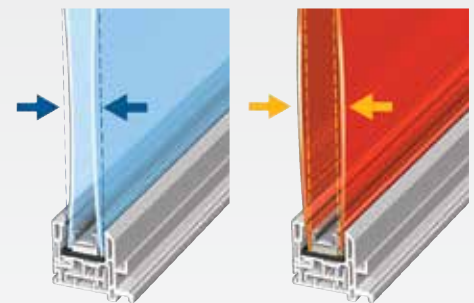

Take a closer look at the unique U-shaped design of this advanced spacer – the innovative “warm-edge” technology makes it stronger and more effective at protecting your home from energy loss.*

- **Warm-Edge, Patented U-Shaped Design** creates an insulating barrier and helps prevent the transfer of heat at the edge of the glass to reduce condensation, which can damage woodwork and draperies.
- **Moisture Vapor Barrier and Retention Seal** is stronger by design and better at retaining insulating gas compared to traditional box metal spacers. The moisture barrier also helps prevent the passage of water or water vapor that could fog the unit.
- **Strong and Flexible Construction** of the ClimaTech ThermD Spacer withstands the effects of temperature changes with easy flex and low stress on the sealant bond to help prevent seal failure.
- **Superior Insulating Performance** – stainless steel is impervious to gas transmission, thus improving the insulating gas retention in your windows for greater energy savings.

Another benefit of the ClimaTech ThermD Spacer is how it looks inside the window. With the rigidity and strong seal, it sits tight between the two panes of glass and gives the window a crisp, clean look with uninterrupted sight lines.