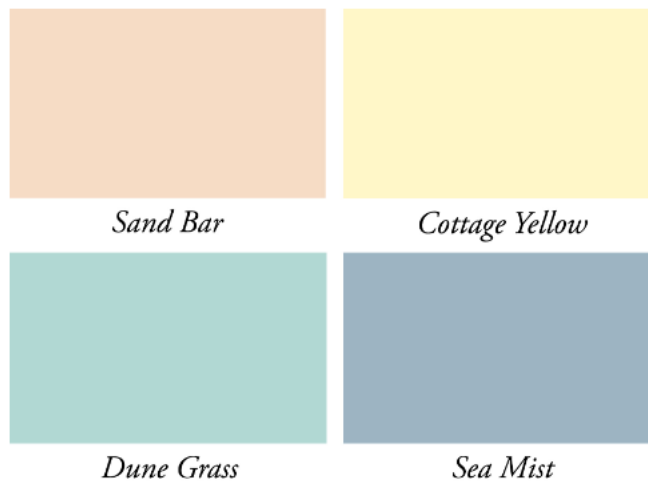

- **Dune Grass**, a refreshing and natural green shade, creates a sense of harmony with the surrounding environment.
- **Sea Mist**, a cool and serene blue shade, evokes a sense of tranquility and relaxation. It is a popular choice for homeowners who want to create a peaceful oasis and a welcoming atmosphere.

"We understand the importance of choosing the right colors for a home's exterior while also considering the siding's durability and strength," said Chase Creighton, Alside Business Director, Vinyl & Composite Cladding. "With the introduction of these four new colors, we are providing homeowners with options to reflect the serene aesthetic and charm of coastal towns. Our siding will provide a beautiful, low-maintenance finish that will hold up to years of exposure to wind, sun, rain, and other harsh outdoor elements."

COLOR COLLECTION

Note: Available in Coventry Double 5" Clapboard only and in Architectural Classics® 7" Traditional Shake. Not offered in all areas. Please contact your Alside Sales Representative for more details.

[Coventry vinyl siding](#) is known for its exceptional durability, low maintenance and resistance to harsh weather conditions. It recreates the beauty of freshly painted wood siding but without the time-consuming upkeep. The high-performance vinyl color won't chip, flake or blister like painted surfaces and won't rot or warp due to moisture. There's no need for costly scraping or repainting.

The [Architectural Classics](#) line is created from molds taken from actual cedar shakes to ensure a realistic, rough-sawn cedar texture appearance that's also built to withstand challenging weather. Homeowners can rest assured they can spend less time on upkeep and more time enjoying life.