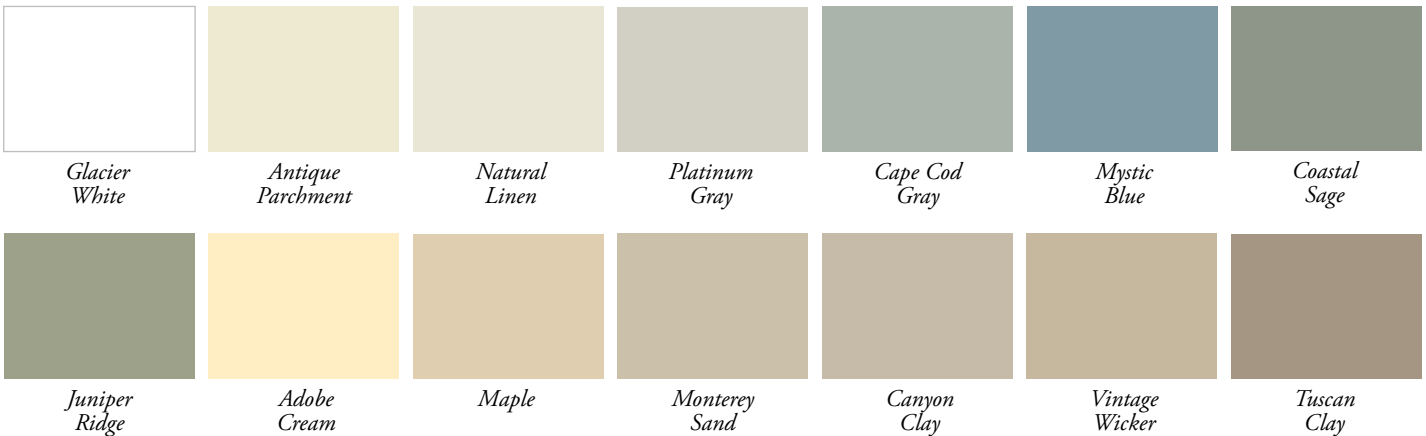

COLOR AND DESIGN INSPIRATION

Coventry's full array of profiles and colors makes it easy to give your home a style all its own. Whether you prefer a subtle monochromatic color scheme in classic hues or rich architectural colors with contrasting accents, Coventry has everything you need to achieve your ideal finished look.

STANDARD COLOR COLLECTION