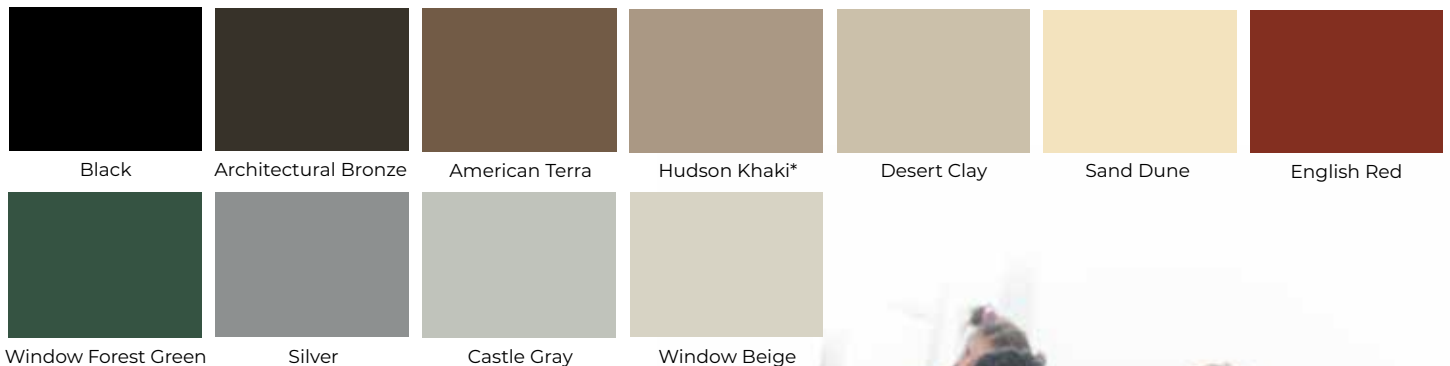

MATCHING TRIM COIL FOR ALSIDE WINDOWS

*Hudson Khaki coil to be used with Classic Clay window.

Our ColorConnect® Color Matching System helps ensure a beautiful color match with other Alside siding, trim and accessory products.

colorconnect
color matching system