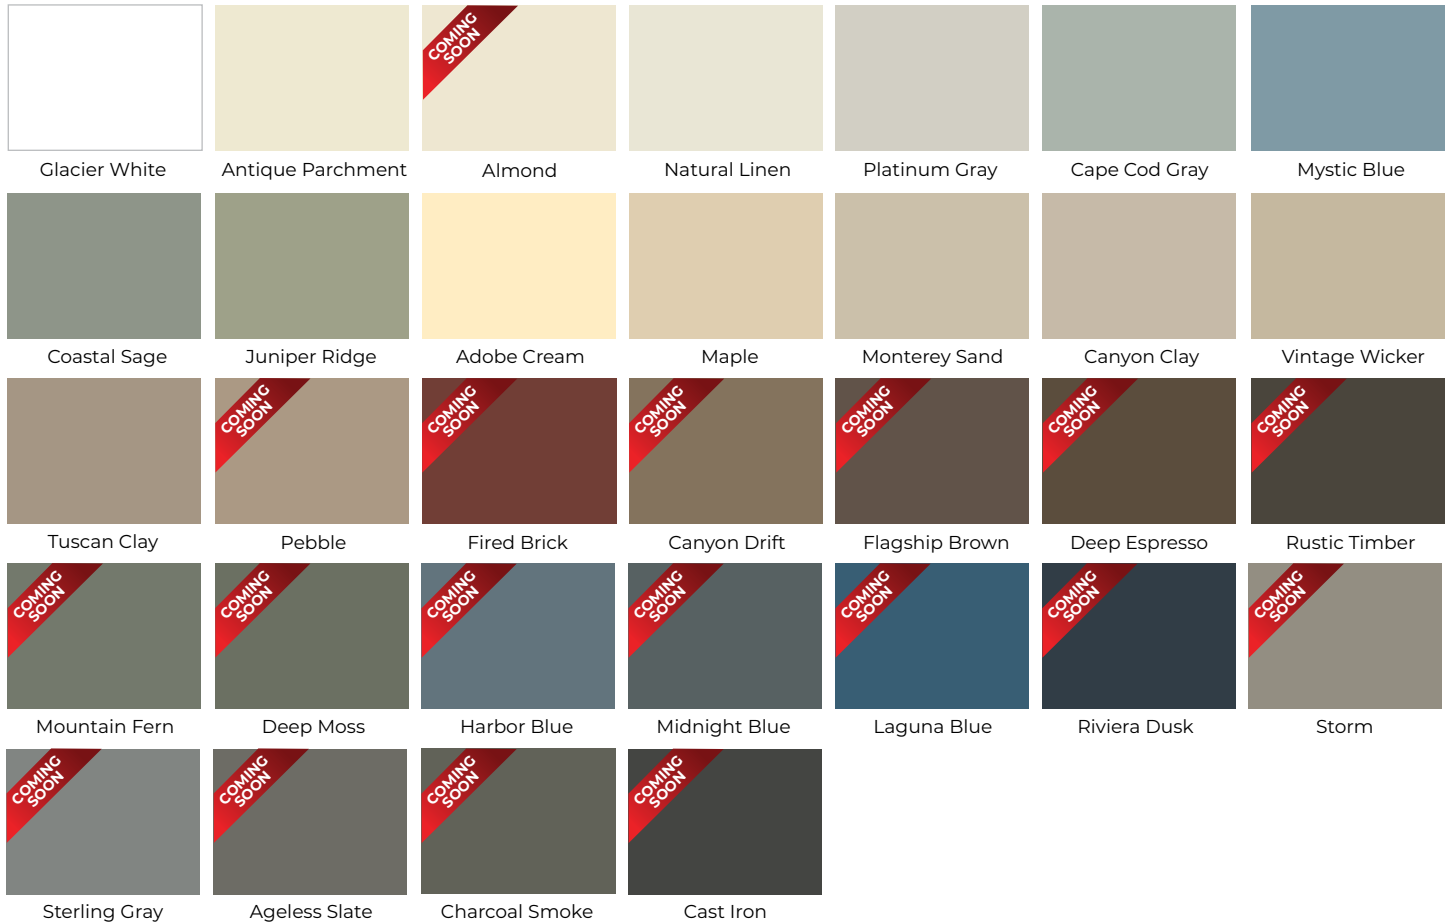

PERFORMANCE G8 COLOR COLLECTION

MATCHING TRIM COIL FOR ALSIDE SIDING