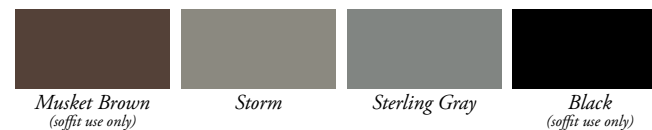

ARCHITECTURAL COLOR COLLECTION